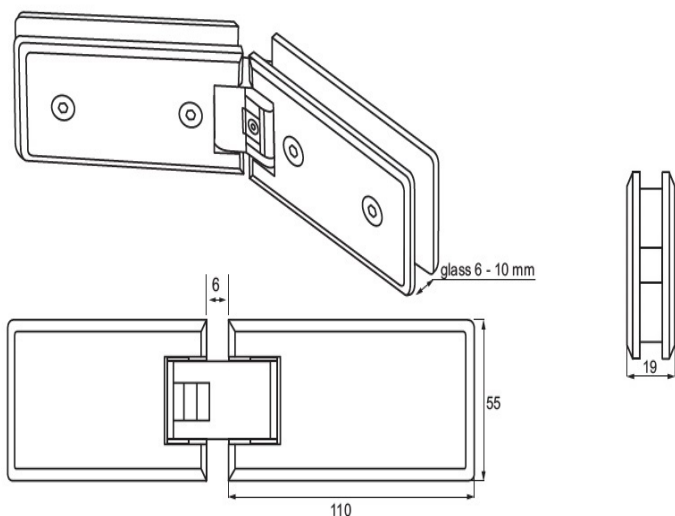

PRODUCT SHEET

Description:

Shower Hinge "Linz", 135DG, Polished Brass, Glass/Glass, 6-10 mm Glass Thickness, W/15DG Angle Adjustment Function & 15DG, Return Function, Brass Material, Rectangular Shape, W/Chamfered Edges

Item number:

15.26.735-8

| Units | Box | Carton | HS Code | Barcode |
|-------|-----|--------|------------|---|
| Pcs. | 1 | 10 | 8302100090 |  5704866505161 |

SISO A/S

Mileparken 11
DK-2740 Skovlunde
Denmark
VAT: DK 24786013